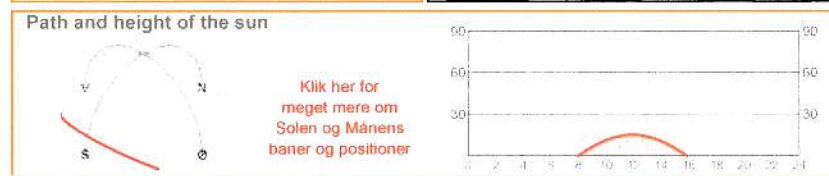

<< 1 week < 1 day Today Calendar 1 day > 1 week >>

<p><b>Sun rise/set</b> <b>7:50 15:59</b>                  (Rise/set for upper limb of sundisc .. <a href="#">change</a>)                  Sun culminates (<b>15°</b>) at straight south <b>11:55</b>                  Daylength <b>8 h 9 m</b> and down <b>9 h 24 m</b> ...<a href="#">more</a>                  Civil twilight <b>7:08 16:41</b>                  Nautical twilight <b>6:22 17:27</b>                  Astronomical twilight <b>5:39 18:11</b></p>	<p><b>Moon rise/set</b> <b>21:18 13:19</b>                  Last Quarter: Tue, Nov 19th 22:13                  New Moon: Tue, Nov 26th 16:07                  First Quarter: Wed, Dec 4th 7:58                  Full Moon: Thu, Dec 12th 6:14                  Last Quarter: Thu, Dec 19th 5:59</p> <p>68%</p>
---	--